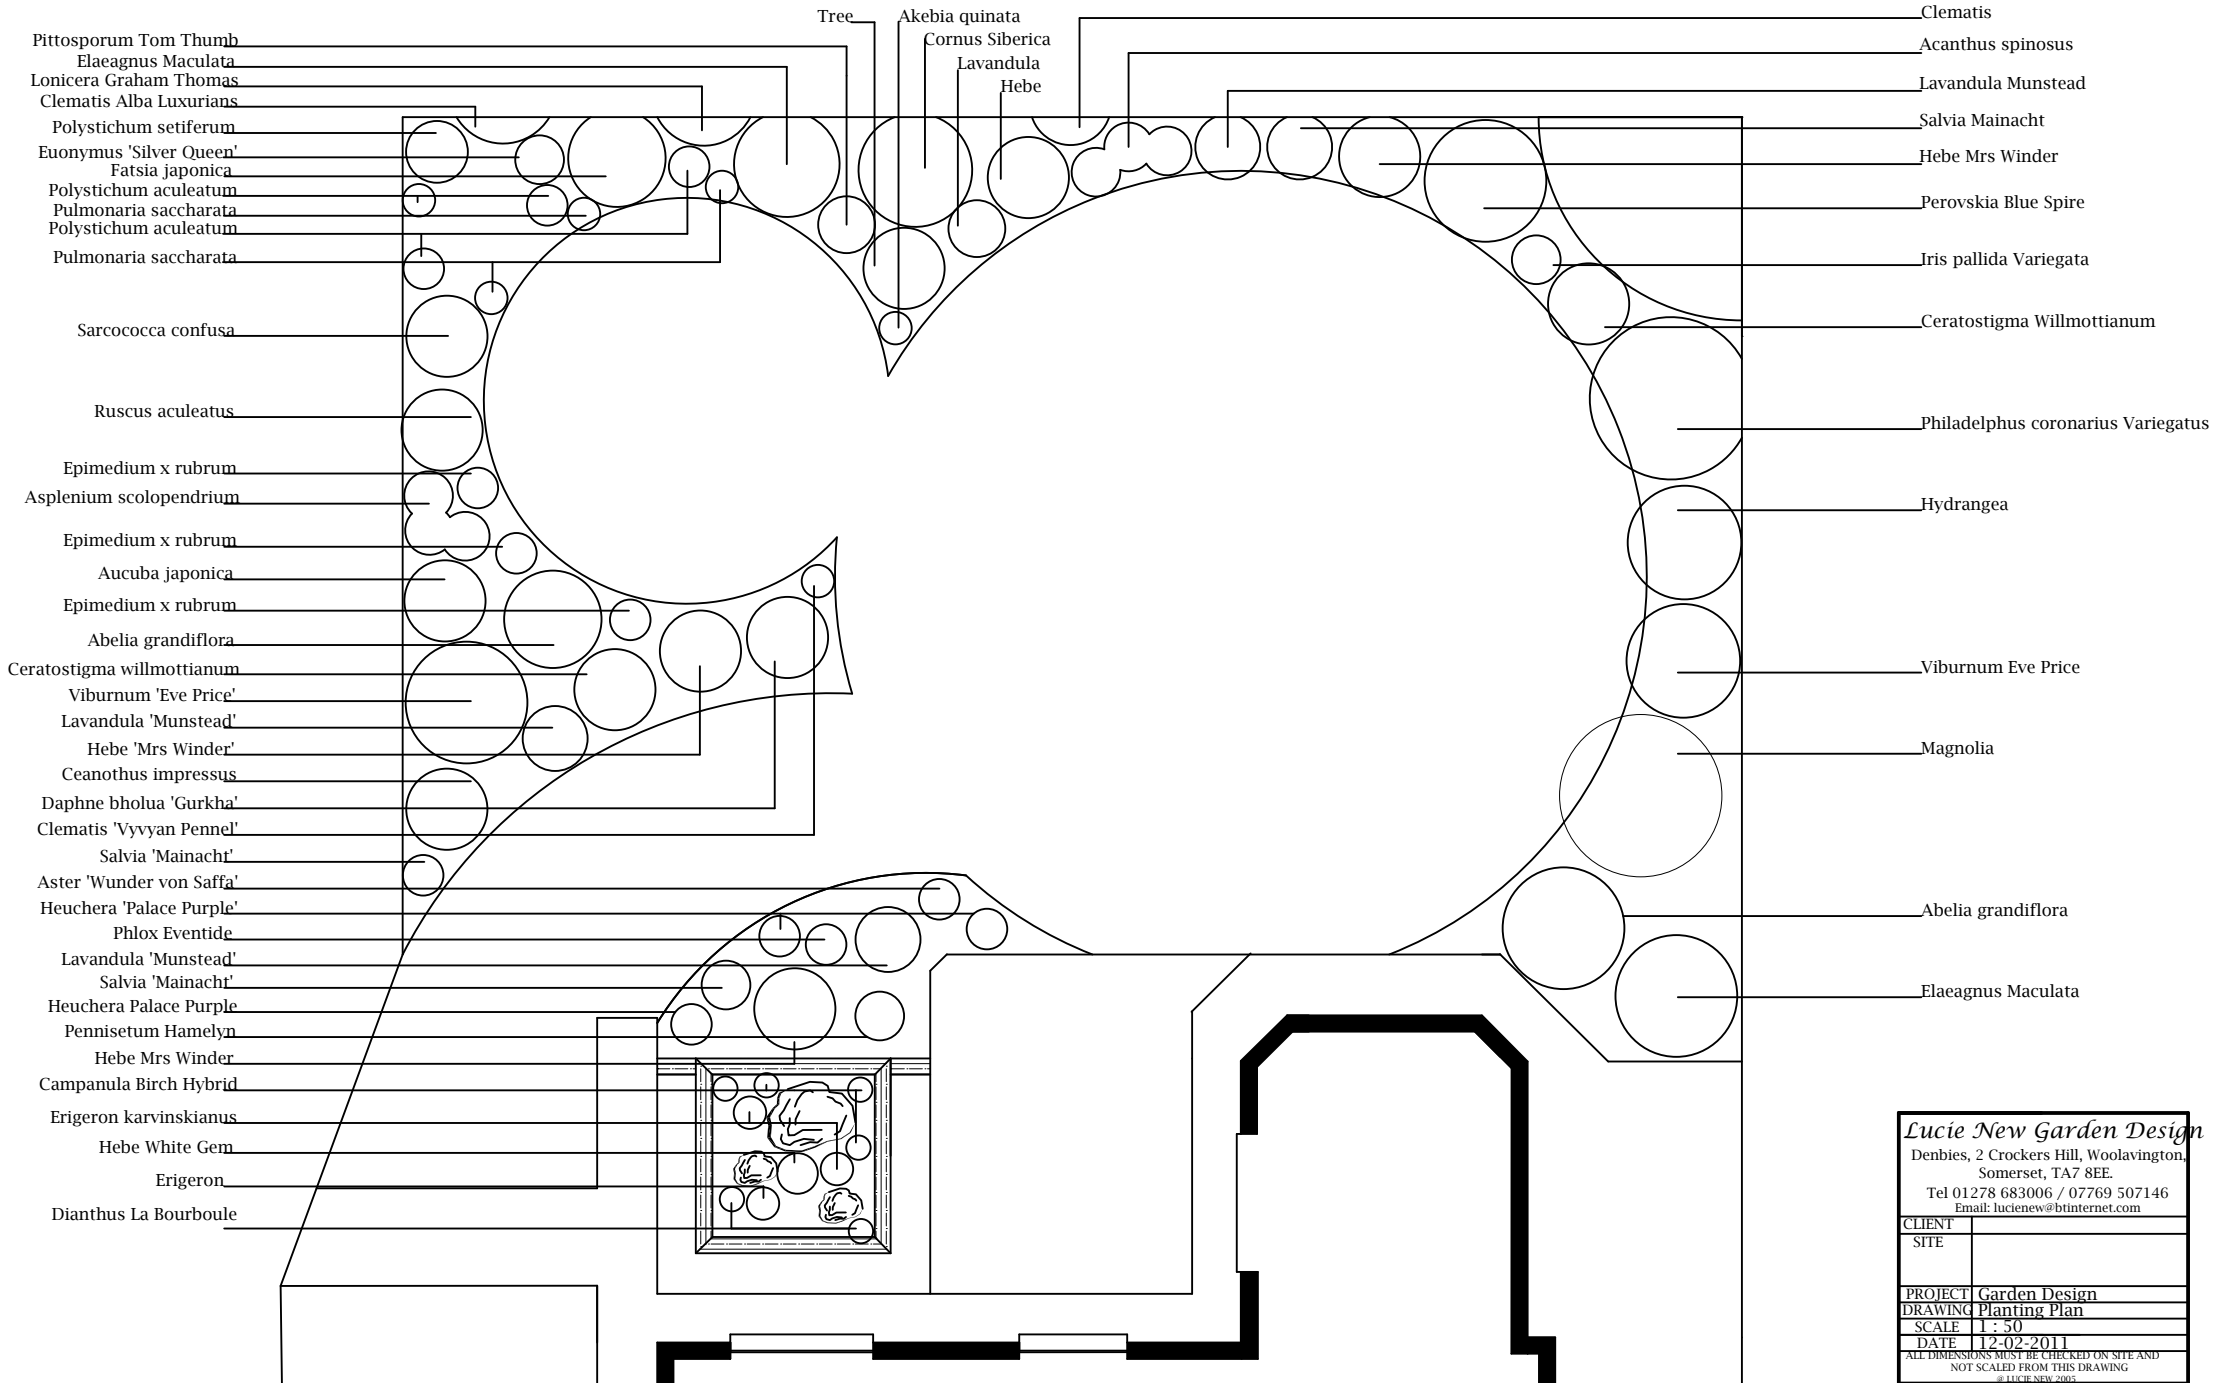

PLANTING PLAN

Lucie New Garden Design
 Denbies, 2 Crockers Hill, Woolavington,
 Somerset, TA7 8EE.
 Tel 01278 683006 / 07769 507146
 Email: lucienew@btinternet.com

CLIENT	
SITE	
PROJECT	Garden Design
DRAWING	Planting Plan
SCALE	1 : 50
DATE	12-02-2011
ALL DIMENSIONS MUST BE CHECKED ON SITE AND NOT SCALED FROM THIS DRAWING	
© LUCIE NEW 2005	